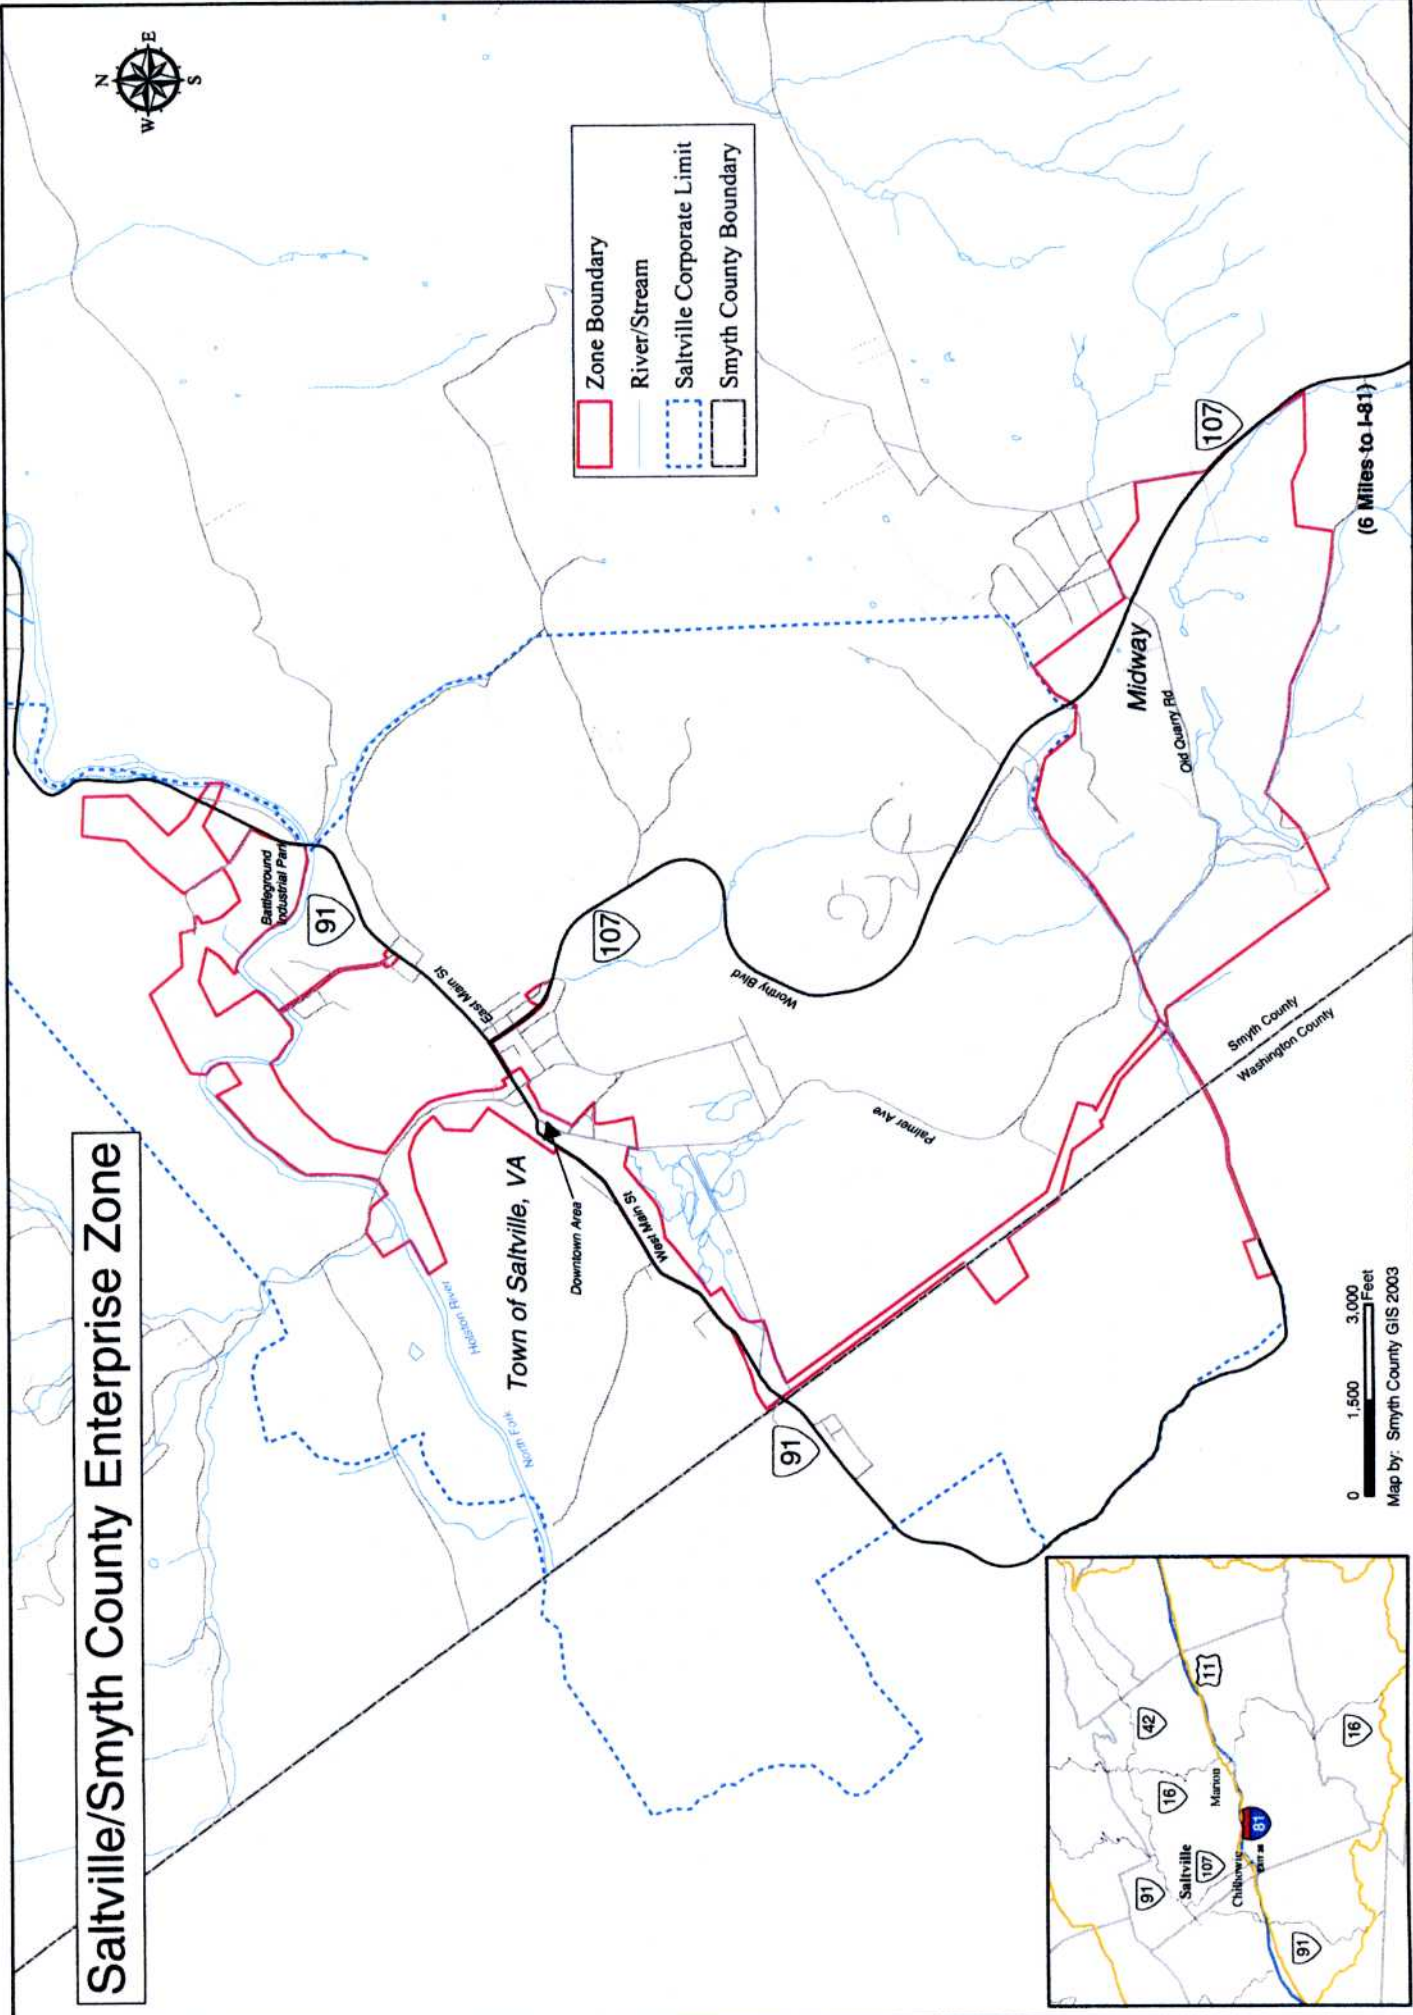

# Saltville/Smyth County Enterprise Zone

**Zone Boundary**  
**River/Stream**  
**Saltville Corporate Limit**  
**Smyth County Boundary**

(6 Miles to I-81)

0 1,500 3,000 Feet  
Map by: Smyth County GIS 2003